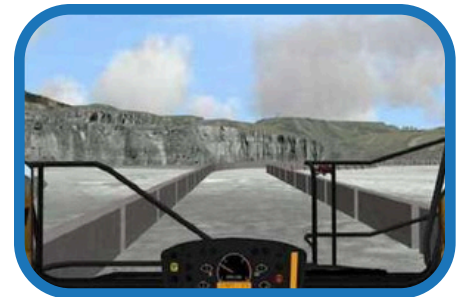

TEACH REAL - WORLD OPERATING SKILLS

Driving the truck forward avoiding contact with concrete barriers